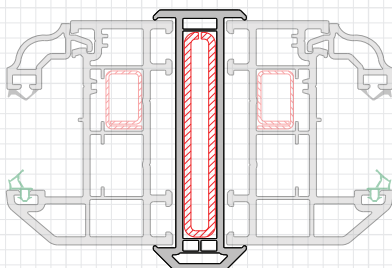

SPECIFICATION DATABASE

PVCAN - 3/25 - V2.0

Deceuninck Ancillaries

External Cills

95mm Stub Cill
(Displayed With Optional Reinforcing)

150mm Cill
(Displayed With Optional Reinforcing)

180mm Cill
(Displayed With Optional Reinforcing)

20mm Oddleg Adaptor

25mm Addon
(Displayed With Optional Reinforcing)

20mm Oddleg Adaptor

15mm Addon

Frame Couplers

2mm Frame Coupler

15mm Reinforced Frame Coupler

30mm Heavy Duty Reinforced Frame Coupler

(Displayed With Optional External Pressure Plate)

Colour Setup Charges Apply To This Product

(A 4mm expansion gap is required each side when using this product)