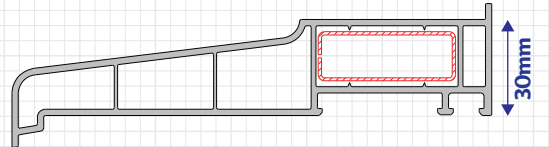

SPECIFICATION DATABASE

PVCAN - 3/25 - V2.0

Deceuninck Ancillaries

External Cills

95mm Stub Cill
(Displayed With Optional Reinforcing)

150mm Cill
(Displayed With Optional Reinforcing)

180mm Cill
(Displayed With Optional Reinforcing)

250mm Cill
(Displayed With Optional Reinforcing)

Available in White Only

Frame Extenders / Addons

Available in White, Rosewood & Golden Oak Only

70mm Addon
(Displayed With Optional Reinforcing)

40mm Addon
(Displayed With Optional Reinforcing)

(Displayed With Optional External Pressure Plate)

Colour Setup Charges Apply To This Product

(A 4mm expansion gap is required each side when using this product)