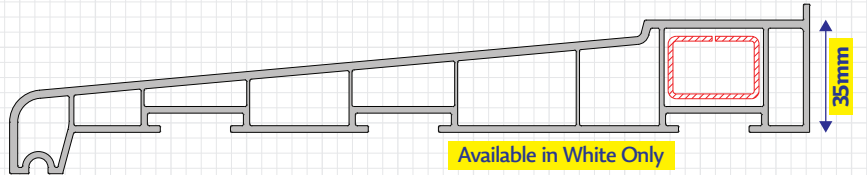

250mm Cill
(Displayed With Optional Reinforcing)

Available in White Only

Frame Extenders / Addons

Available in White, Rosewood & Golden Oak Only