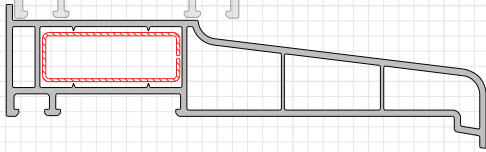

SPECIFICATION DATABASE

PVCAN - 3/25 - V2.0

Deceuninck Ancillaries

External Cills

95mm Stub Cill
(Displayed With Optional Reinforcing)

150mm Cill
(Displayed With Optional Reinforcing)

180mm Cill
(Displayed With Optional Reinforcing)

250mm Cill
(Displayed With Optional Reinforcing)

Available in White Only

Frame Extenders / Addons

Available in White, Rosewood & Golden Oak Only

70mm Addon
(Displayed With Optional Reinforcing)

40mm Addon
(Displayed With Optional Reinforcing)

(Displayed With Optional External Pressure Plate)

Colour Setup Charges Apply To This Product

(A 4mm expansion gap is required each side when using this product)