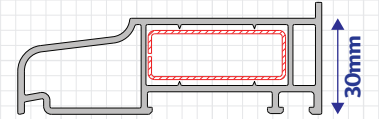

SPECIFICATION DATABASE

PVCAN - 3/25 - V2.0

Deceuninck Ancillaries

External Cills

95mm Stub Cill
(Displayed With Optional Reinforcing)

150mm Cill
(Displayed With Optional Reinforcing)

180mm Cill
(Displayed With Optional Reinforcing)

250mm Cill
(Displayed With Optional Reinforcing)

Available in White Only

Frame Extenders / Addons

Available in White, Rosewood & Golden Oak Only

70mm Addon
(Displayed With Optional Reinforcing)

40mm Addon
(Displayed With Optional Reinforcing)

(Displayed With Optional External Pressure Plate)

Colour Setup Charges Apply To This Product

(A 4mm expansion gap is required each side when using this product)