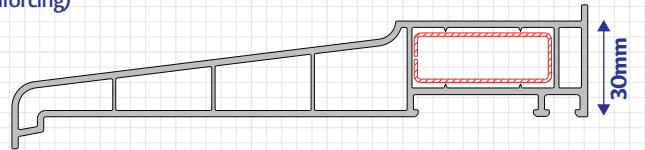

SPECIFICATION DATABASE

PVCAN - 3/25 - V2.0

Deceuninck Ancillaries

External Cills

95mm Stub Cill
(Displayed With Optional Reinforcing)

150mm Cill
(Displayed With Optional Reinforcing)

180mm Cill
(Displayed With Optional Reinforcing)

250mm Cill
(Displayed With Optional Reinforcing)

Available in White Only

Frame Extenders / Addons

Available in White, Rosewood & Golden Oak Only

70mm Addon
(Displayed With Optional Reinforcing)

40mm Addon
(Displayed With Optional Reinforcing)

(Displayed With Optional External Pressure Plate)

Colour Setup Charges Apply To This Product

(A 4mm expansion gap is required each side when using this product)