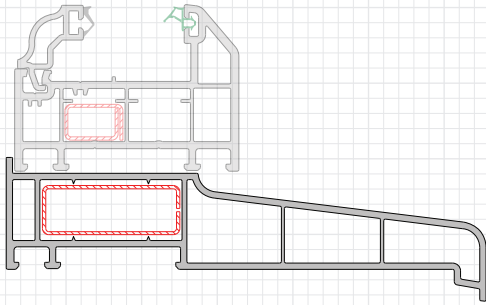

SPECIFICATION DATABASE

PVCAN - 3/25 - V2.0

Deceuninck Ancillaries

External Cills

95mm Stub Cill
(Displayed With Optional Reinforcing)

150mm Cill
(Displayed With Optional Reinforcing)

180mm Cill
(Displayed With Optional Reinforcing)

(Displayed With Optional External Pressure Plate)

Colour Setup Charges Apply To This Product

(A 4mm expansion gap is required each side when using this product)