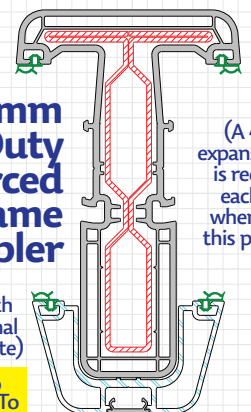

20mm Oddleg Adaptor

25mm Addon
(Displayed With Optional Reinforcing)

20mm Oddleg Adaptor

15mm Addon

Frame Couplers

2mm Frame Coupler

15mm Reinforced Frame Coupler

30mm Heavy Duty Reinforced Frame Coupler

(Displayed With Optional External Pressure Plate)

Colour Setup Charges Apply To This Product

(A 4mm expansion gap is required each side when using this product)