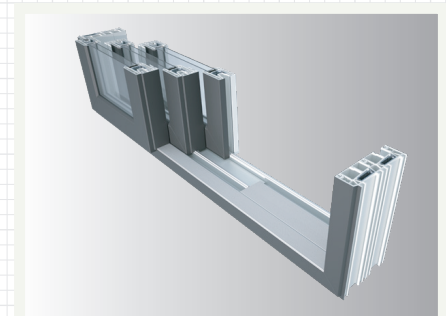

Deceuninck TripleTrack 24 PVCu Patio Door

4415 (triple track outer frame)

4457 (triple track PVC trim)

Welded/Mechanical
Frame Joint
For ease of installation
handling

88mm
with 70mm back-of-
frame

Excellent Weather
Performance
(figures TBC at BSI in
Feb, but prelim testing is
looking good)

Fits the full range of
ancillaries & trims

4480 (triple track aluminium trim)

deceuninck

Deceuninck TripleTrack 24 PVCu Patio Door

Cill Section

Cill Detail When External Cill Is Required

Jamb Section

SPECIFICATION DATABASE