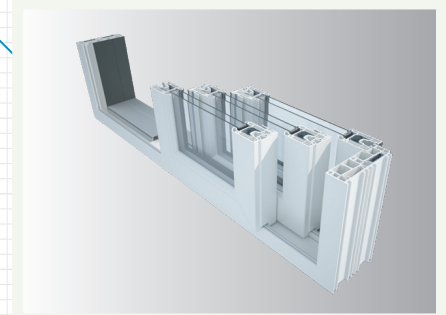

Deceuninck TripleTrack 24 PVCu Patio Door

4415 (triple track outer frame)

4457 (triple track PVC trim)

Welded/Mechanical
Frame Joint
For ease of installation
handling

88mm
with 70mm back-of-
frame

Excellent Weather
Performance
(figures TBC at BSI in
Feb, but prelim testing is
looking good)