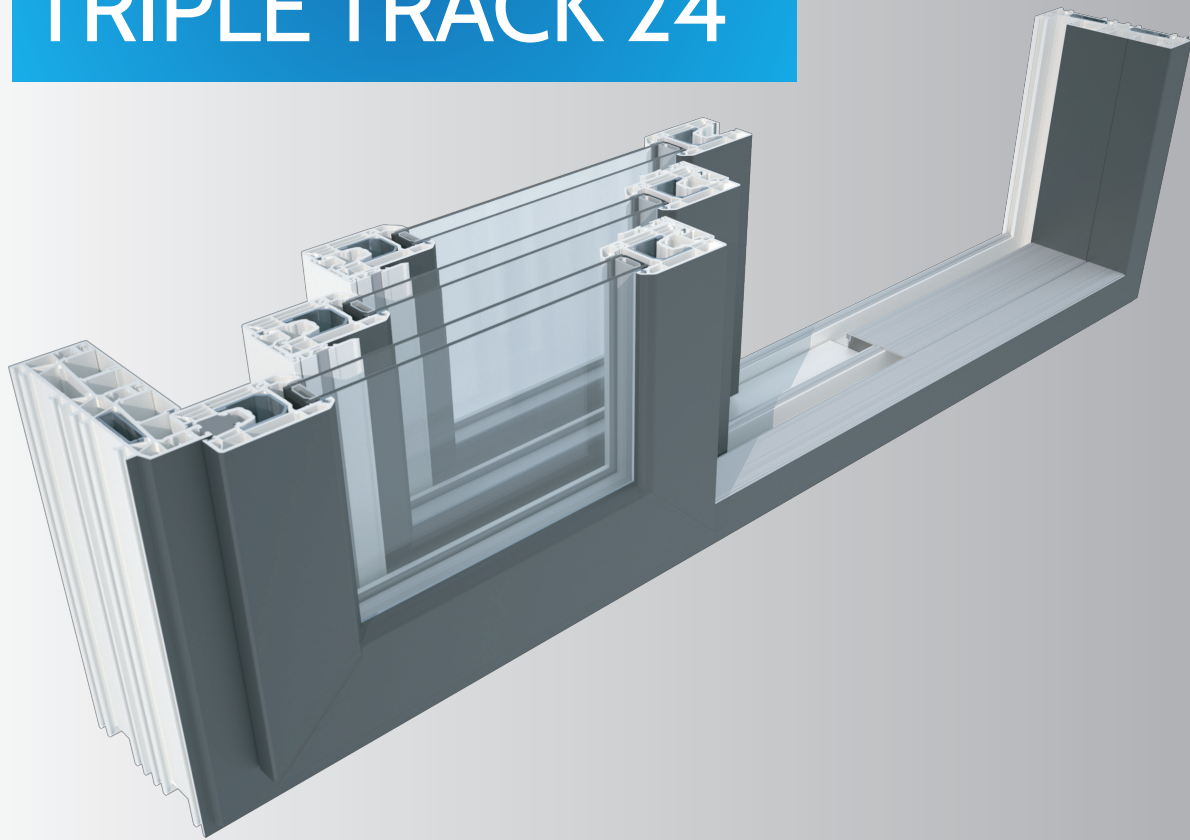

Deceuninck TripleTrack 24 PVCu Patio Door

TECHNICAL GUIDE TRIPLE TRACK 24

Introducing the NEW triple track Sliding Patio Door

Triple Track 24, first of its kind backed with full kitemark testing which shows Deceuninck are truly #bestinclass.

Deceuninck TripleTrack 24 PVCu Patio Door

4415 (triple track outer frame)

4457 (triple track PVC trim)

Welded/Mechanical
Frame Joint
For ease of installation
handling

88mm
with 70mm back-of-
frame

Excellent Weather
Performance
(figures TBC at BSI in
Feb, but prelim testing is
looking good)