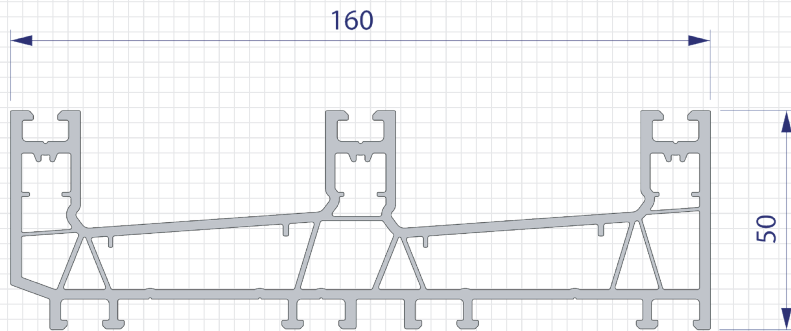

Deceuninck TripleTrack 24 PVCu Patio Door

4415 (triple track outer frame)

4457 (triple track PVC trim)

Welded/Mechanical
Frame Joint
For ease of installation
handling

88mm
with 70mm back-of-
frame

Excellent Weather
Performance
(figures TBC at BSI in
Feb, but prelim testing is
looking good)

Fits the full range of
ancillaries & trims

4480 (triple track aluminium trim)

deceuninck

Deceuninck TripleTrack 24 PVCu Patio Door

Cill Section

Cill Detail When External Cill Is Required

Jamb Section

SPECIFICATION DATABASE

- 15 working day lead time only available for foil on white pvc
- 5 week lead time applies to foil on both sides
- Set up charges apply
- Not applicable to commercial contracts
- Available on all suites
- *Denotes 2500 series only