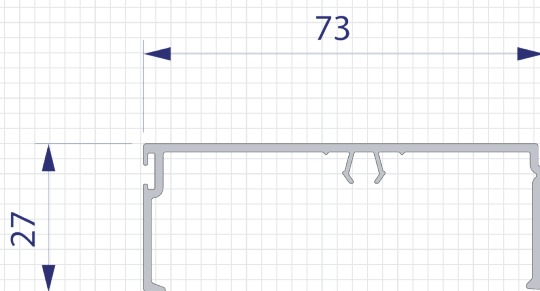

4457 (triple track PVC trim)