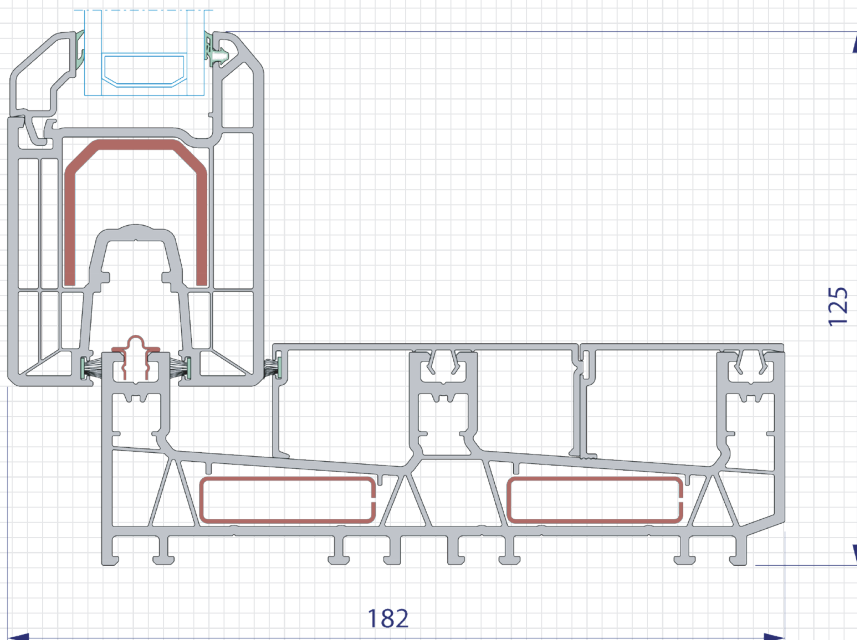

Deceuninck TripleTrack 24 PVCu Patio Door

4415 (triple track outer frame)

4457 (triple track PVC trim)

Welded/Mechanical
Frame Joint
For ease of installation
handling

88mm
with 70mm back-of-
frame

Excellent Weather
Performance
(figures TBC at BSI in
Feb, but prelim testing is
looking good)

Fits the full range of
ancillaries & trims

4480 (triple track aluminium trim)

deceuninck

Deceuninck TripleTrack 24 PVCu Patio Door

Cill Section

Cill Detail When External Cill Is Required

Jamb Section

SPECIFICATION DATABASE

- 15 working day lead time only available for foil on white pvc
- 5 week lead time applies to foil on both sides
- Set up charges apply
- Not applicable to commercial contracts
- Available on all suites
- *Denotes 2500 series only