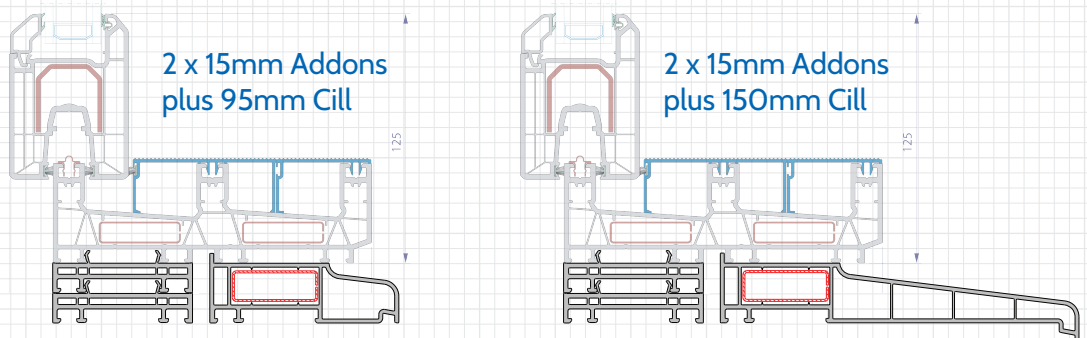

Deceuninck TripleTrack 24 PVCu Patio Door

4415 (triple track outer frame)

4457 (triple track PVC trim)

Welded/Mechanical
Frame Joint
For ease of installation
handling

88mm
with 70mm back-of-
frame

Excellent Weather
Performance
(figures TBC at BSI in
Feb, but prelim testing is
looking good)

Fits the full range of
ancillaries & trims

4480 (triple track aluminium trim)

deceuninck

Deceuninck TripleTrack 24 PVCu Patio Door

Cill Section

Cill Detail When External Cill Is Required

Jamb Section

SPECIFICATION DATABASE