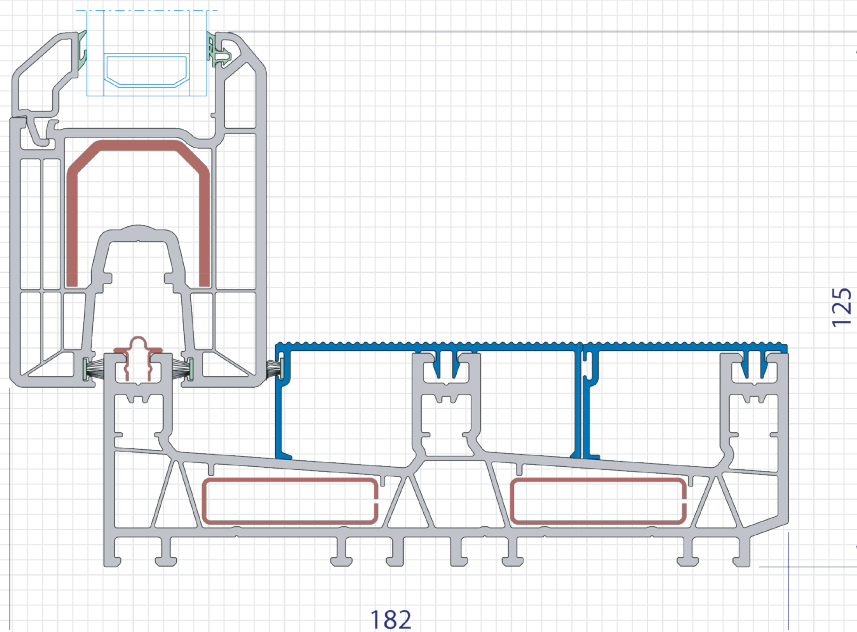

Deceuninck TripleTrack 24 PVCu Patio Door

4415 (triple track outer frame)

4457 (triple track PVC trim)

Welded/Mechanical
Frame Joint
For ease of installation
handling

88mm
with 70mm back-of-
frame

Excellent Weather
Performance
(figures TBC at BSI in
Feb, but prelim testing is
looking good)

Fits the full range of
ancillaries & trims

4480 (triple track aluminium trim)

deceuninck

Deceuninck TripleTrack 24 PVCu Patio Door

Cill Section

Cill Detail When External Cill Is Required

Jamb Section

SPECIFICATION DATABASE

- 15 working day lead time only available for foil on white pvc
- 5 week lead time applies to foil on both sides
- Set up charges apply
- Not applicable to commercial contracts
- Available on all suites
- *Denotes 2500 series only