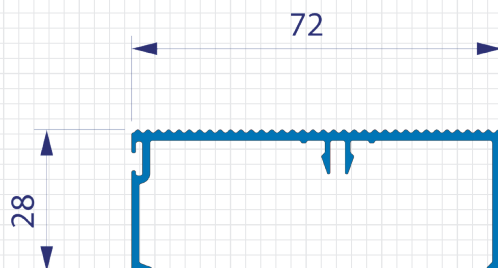

4480 (triple track aluminium trim)