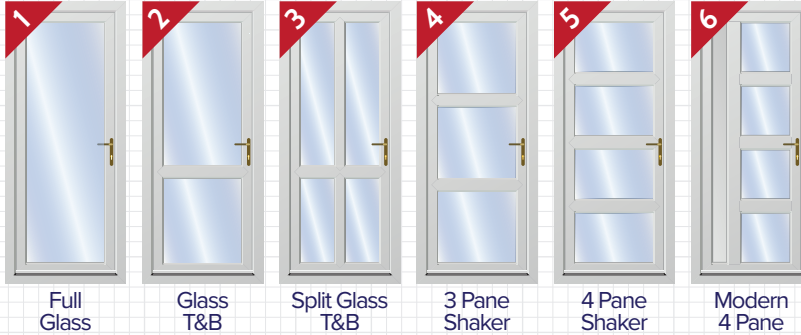

SPECIFICATION DATABASE

PDS - 7/24 - V1.0

Royale
Collection

Manufactured PVCu Front/Back Doors - Examples

Fully Glazed Doors

All doors except Full Glass (1) can be supplied with a Letter Plate

Half Glazed Doors

Georgian Glazed Doors

Georgian Glazed Doors can have 18mm/25mm between the glass bars or 25mm Surface Mounted Astragal Bars

Leaded Glass Doors

Solid Doors