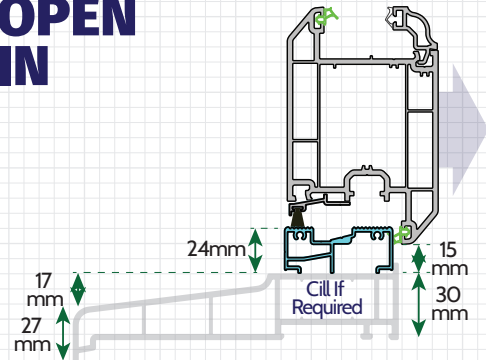

SPECIFICATION DATABASE

PDT - 7/24 - V2.0

Royale
Collection

uPVC Door Thresholds - 2500 Classic Suite

23mm Stormguard Aluminium Threshold

Doors can be specified with 95mm / 150mm / 180mm external cill or with no cill

OPEN OUT

OPEN IN

24mm Standard Aluminium Threshold

Doors can be specified with 95mm / 150mm / 180mm external cill or with no cill

OPEN OUT

OPEN IN

Low PVCu Threshold in the 2800 Encore Suite is 55mm (3mm Higher)

52mm Low PVCu Threshold

Doors can be specified with 95mm / 150mm / 180mm external cill or with no cill

OPEN OUT

OPEN IN

70mm Standard PVCu Threshold

Doors can be specified with 95mm / 150mm / 180mm external cill or with no cill