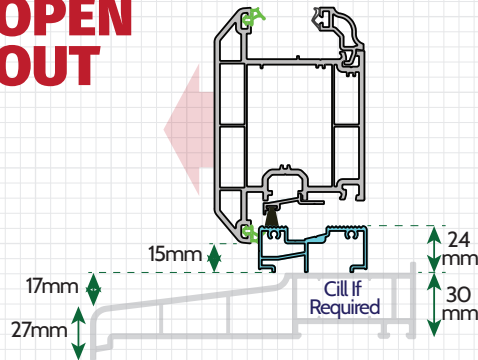

SPECIFICATION DATABASE

PDT - 7/24 - V2.0

Royale
Collection

uPVC Door Thresholds - 2500 Classic Suite

23mm Stormguard Aluminium Threshold

Doors can be specified with 95mm / 150mm / 180mm external cill or with no cill

OPEN OUT

OPEN IN

24mm Standard Aluminium Threshold

Doors can be specified with 95mm / 150mm / 180mm external cill or with no cill

OPEN OUT

OPEN IN

Low PVCu Threshold in the 2800 Encore Suite is 55mm (3mm Higher)

52mm Low PVCu Threshold

Doors can be specified with 95mm / 150mm / 180mm external cill or with no cill

OPEN OUT

OPEN IN

70mm Standard PVCu Threshold

Doors can be specified with 95mm / 150mm / 180mm external cill or with no cill