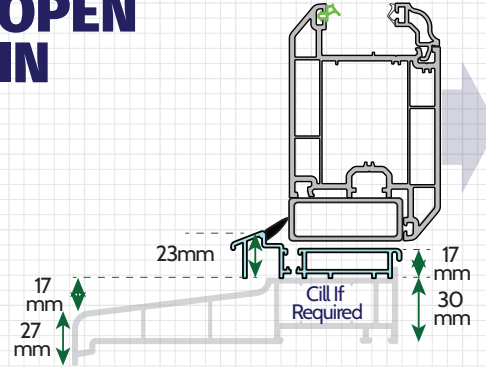

SPECIFICATION DATABASE

PDT - 7/24 - V2.0

Royale
Collection

uPVC Door Thresholds - 2500 Classic Suite

23mm Stormguard Aluminium Threshold

Doors can be specified with 95mm / 150mm / 180mm external cill or with no cill

OPEN OUT

OPEN IN

24mm Standard Aluminium Threshold

Doors can be specified with 95mm / 150mm / 180mm external cill or with no cill

OPEN OUT

OPEN IN

Low PVCu Threshold in the 2800 Encore Suite is 55mm (3mm Higher)

52mm Low PVCu Threshold

Doors can be specified with 95mm / 150mm / 180mm external cill or with no cill

OPEN OUT

OPEN IN

70mm Standard PVCu Threshold

Doors can be specified with 95mm / 150mm / 180mm external cill or with no cill