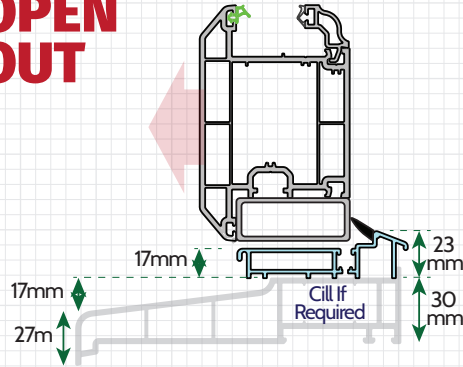

SPECIFICATION DATABASE

PDT - 7/24 - V2.0

Royale
Collection

uPVC Door Thresholds - 2500 Classic Suite

23mm Stormguard Aluminium Threshold

Doors can be specified with 95mm / 150mm / 180mm external cill or with no cill

OPEN OUT

OPEN IN

24mm Standard Aluminium Threshold

Doors can be specified with 95mm / 150mm / 180mm external cill or with no cill

OPEN OUT

OPEN IN

Low PVCu Threshold in the 2800 Encore Suite is 55mm (3mm Higher)

52mm Low PVCu Threshold

Doors can be specified with 95mm / 150mm / 180mm external cill or with no cill

OPEN OUT

OPEN IN

70mm Standard PVCu Threshold

Doors can be specified with 95mm / 150mm / 180mm external cill or with no cill