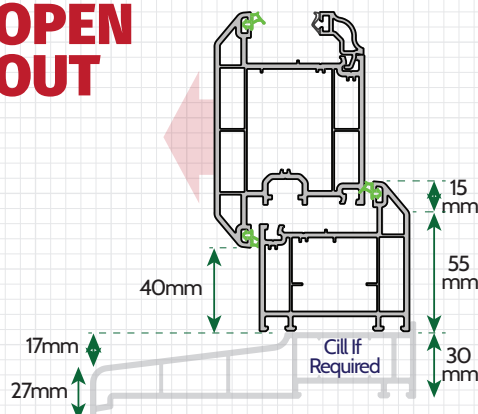

70mm Standard PVCu Threshold

Doors can be specified with 95mm / 150mm / 180mm external cill or with no cill

OPEN OUT