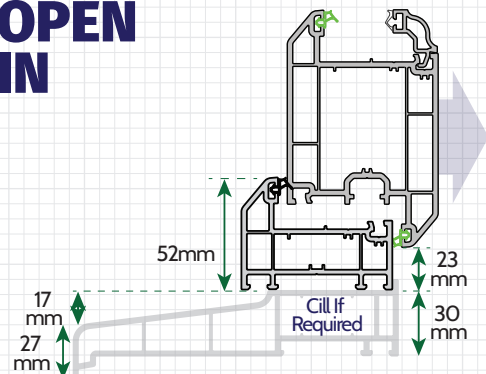

SPECIFICATION DATABASE

PDT - 7/24 - V2.0

Royale
Collection

uPVC Door Thresholds - 2500 Classic Suite

23mm Stormguard Aluminium Threshold

Doors can be specified with 95mm / 150mm / 180mm external cill or with no cill

OPEN OUT

OPEN IN

24mm Standard Aluminium Threshold

Doors can be specified with 95mm / 150mm / 180mm external cill or with no cill

OPEN OUT

OPEN IN

Low PVCu Threshold in the 2800 Encore Suite is 55mm (3mm Higher)

52mm Low PVCu Threshold

Doors can be specified with 95mm / 150mm / 180mm external cill or with no cill

OPEN OUT

OPEN IN

70mm Standard PVCu Threshold

Doors can be specified with 95mm / 150mm / 180mm external cill or with no cill