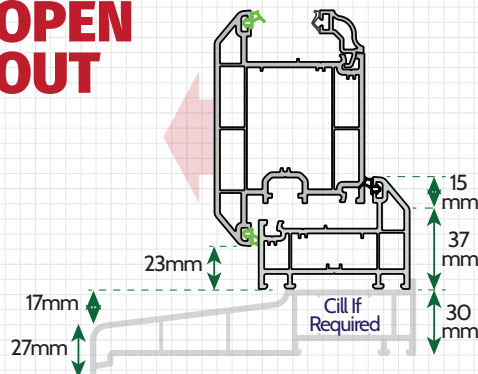

SPECIFICATION DATABASE

PDT - 7/24 - V2.0

Royale
Collection

uPVC Door Thresholds - 2500 Classic Suite

23mm Stormguard Aluminium Threshold

Doors can be specified with 95mm / 150mm / 180mm external cill or with no cill

OPEN OUT

OPEN IN

24mm Standard Aluminium Threshold

Doors can be specified with 95mm / 150mm / 180mm external cill or with no cill

OPEN OUT

OPEN IN

Low PVCu Threshold in the 2800 Encore Suite is 55mm (3mm Higher)

52mm Low PVCu Threshold

Doors can be specified with 95mm / 150mm / 180mm external cill or with no cill

OPEN OUT

OPEN IN

70mm Standard PVCu Threshold

Doors can be specified with 95mm / 150mm / 180mm external cill or with no cill