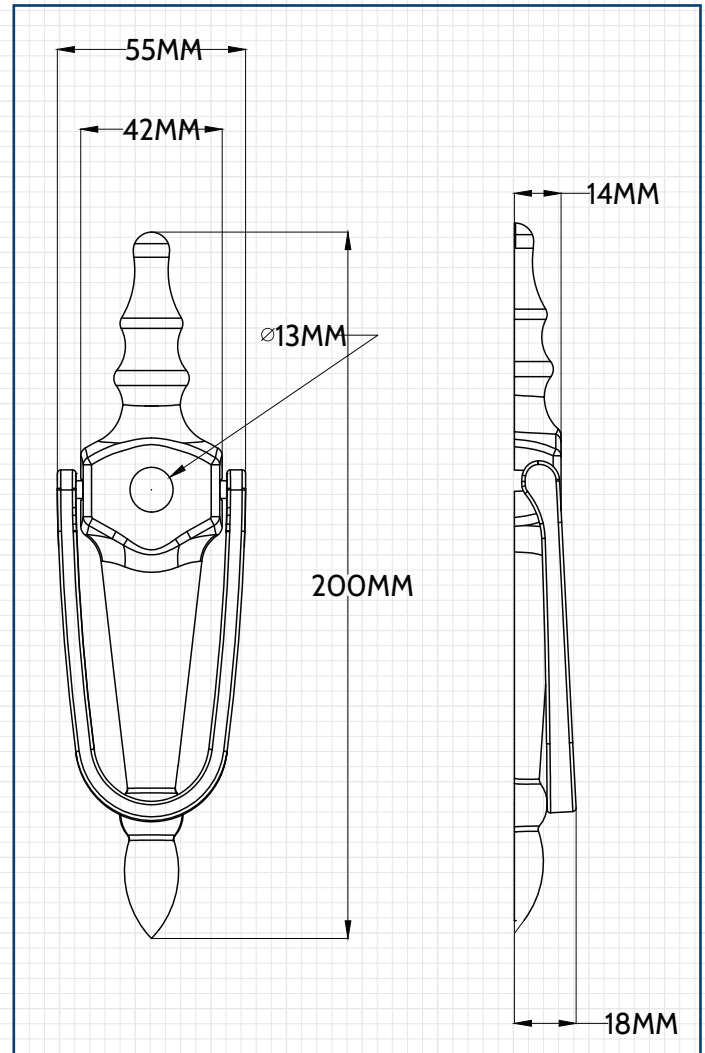

SLIMLINE URN KNOCKER WITH SPYHOLE

PACKAGING

Each outer box contains 30 individually boxed knockers, each with fixing plate and screws.

MAINTENANCE

To maintain a high quality appearance and operation we recommend that all external hardware is cleaned routinely, and moving parts are lightly lubricated a minimum of twice a year. Products used within a 1 mile radius of coastal areas, building sites or large industrial areas, more regular cleaning will be required to prevent build up of corrosive contaminants.