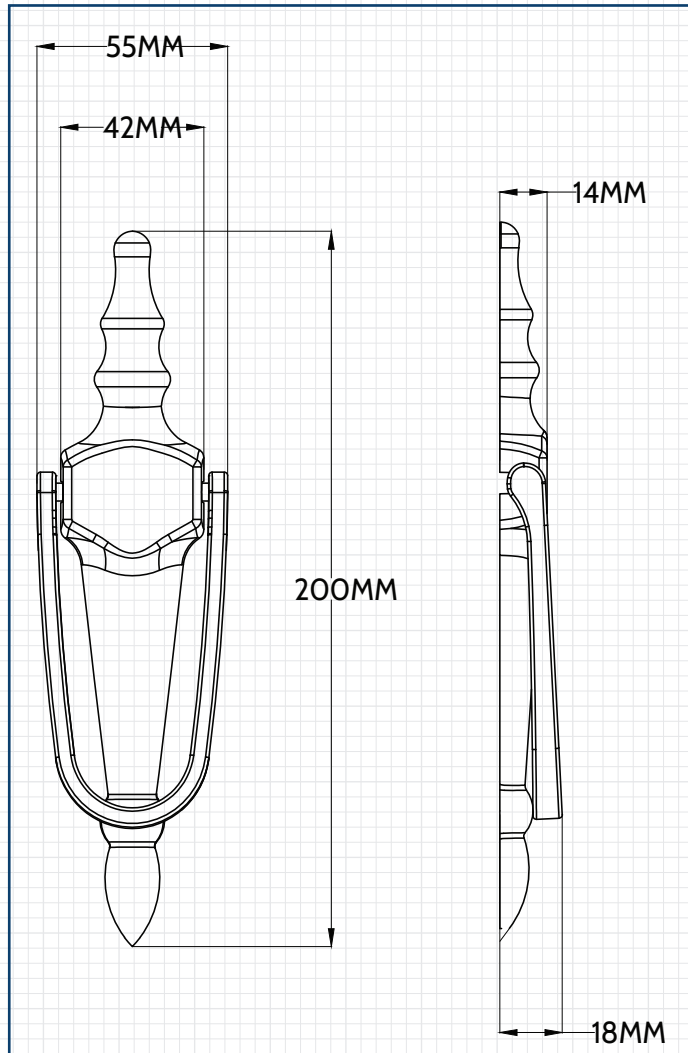

Slimline Door Knocker

SLIMLINE URN KNOCKER