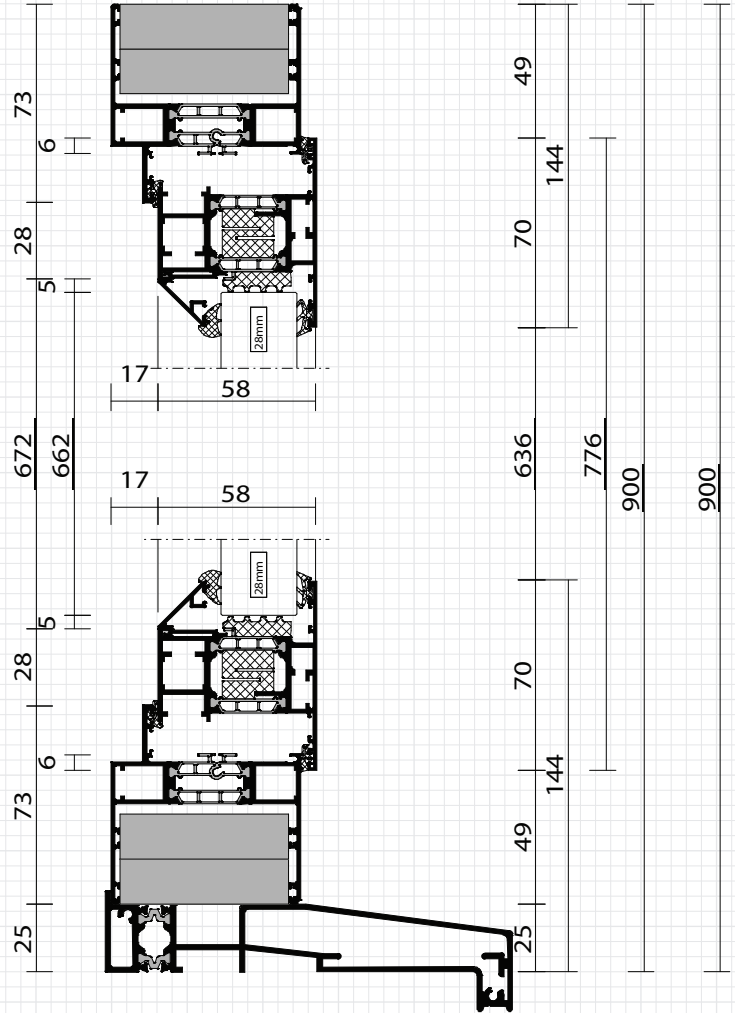

SPECIFICATION DATABASE

AWILD - 7/24 - V1.0

Royale
Collection

Internal Bead Aluminium Window - Wide Frame

Side Cross Section

Top Cross Section