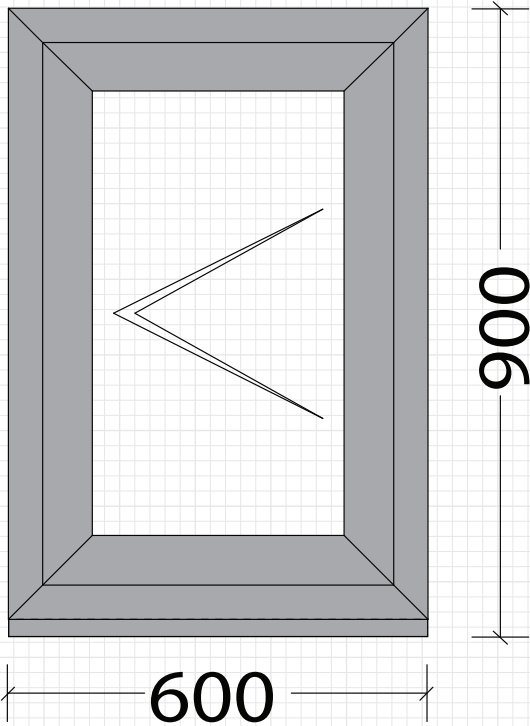

SPECIFICATION DATABASE

AWILD - 7/24 - V1.0

Royale
Collection

Internal Bead Aluminium Window - Wide Frame

Side Cross Section

Top Cross Section