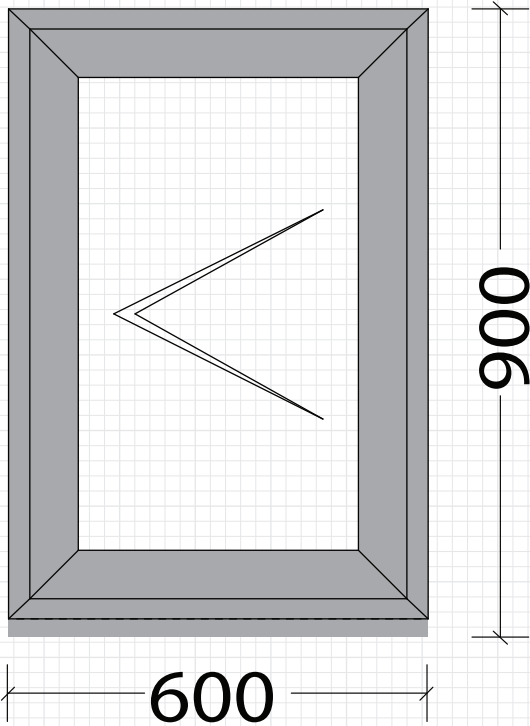

SPECIFICATION DATABASE

AWISD - 7/24 - V1.0

Royale
Collection

Internal Bead Aluminium Window - Standard Frame

**Side
Cross
Section**

**Top
Cross
Section**