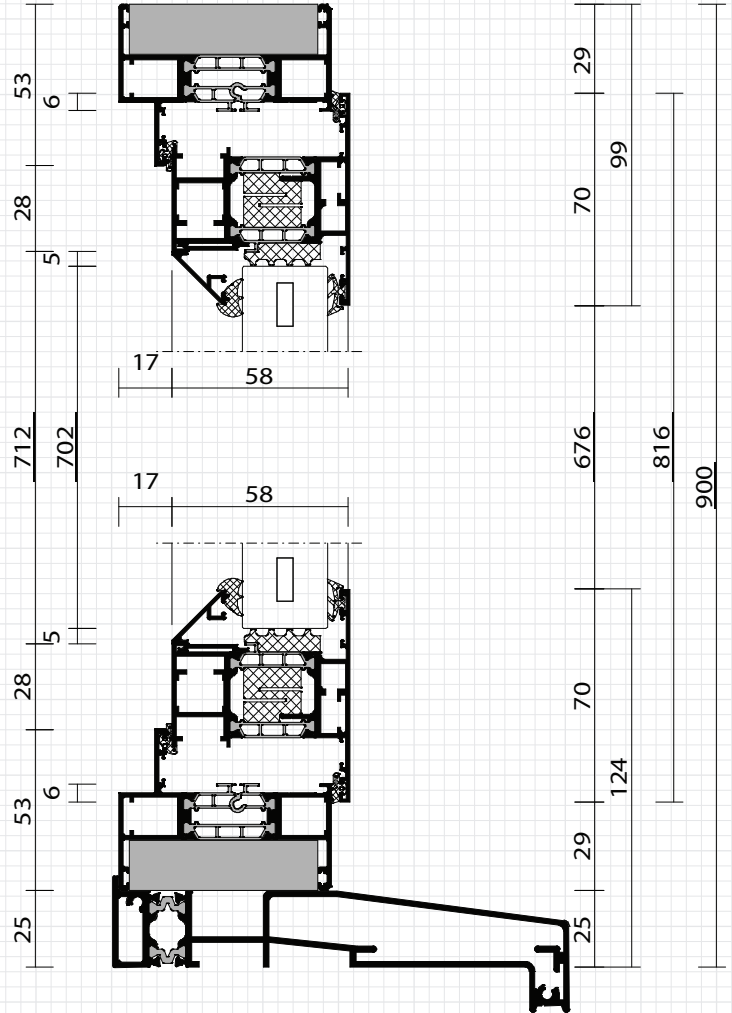

SPECIFICATION DATABASE

AWISD - 7/24 - V1.0

Royale
Collection

Internal Bead Aluminium Window - Standard Frame

**Side
Cross
Section**

**Top
Cross
Section**