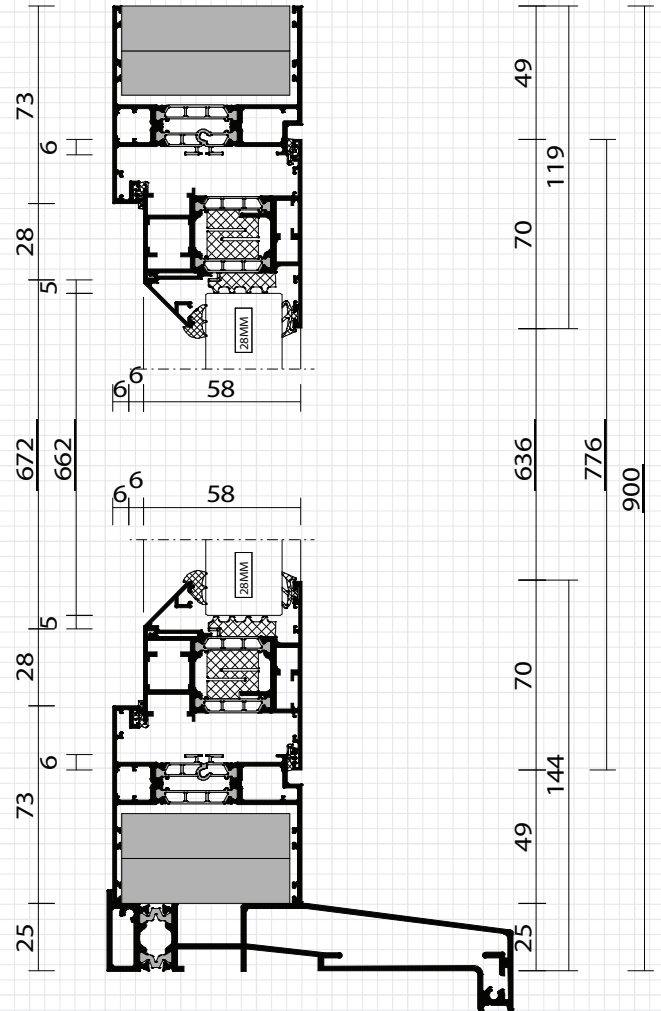

# SPECIFICATION DATABASE

AWFLD - 7/24 - V1.0

**Royale**  
Collection

## Flush Aluminium Window - Wide Frame

**Side  
Cross  
Section**

**Top  
Cross  
Section**