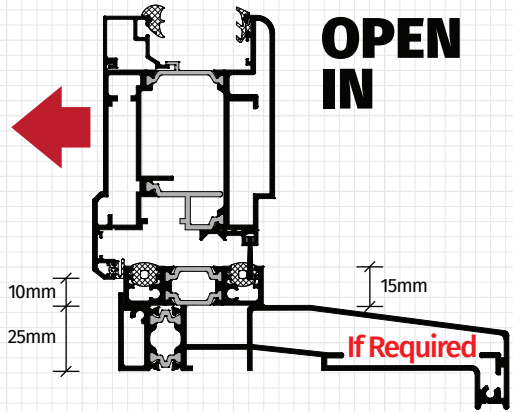

Aluminium Door Thresholds

15mm Low Threshold - Non Weathered

Image Shows Square Bead

40mm

15mm
25mm

53mm Medium Threshold

Image Shows Chamfered Bead

78mm

53mm
25mm

73mm High Threshold

Image Shows Chamfered Bead

98mm

73mm
25mm