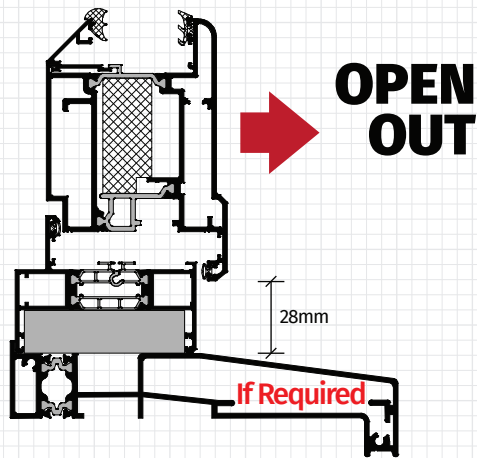

Aluminium Door Thresholds

15mm Low Threshold - Non Weathered

Image Shows Square Bead

40mm

15mm
25mm

53mm Medium Threshold

Image Shows Chamfered Bead

78mm

53mm
25mm

73mm High Threshold

Image Shows Chamfered Bead

98mm

73mm
25mm