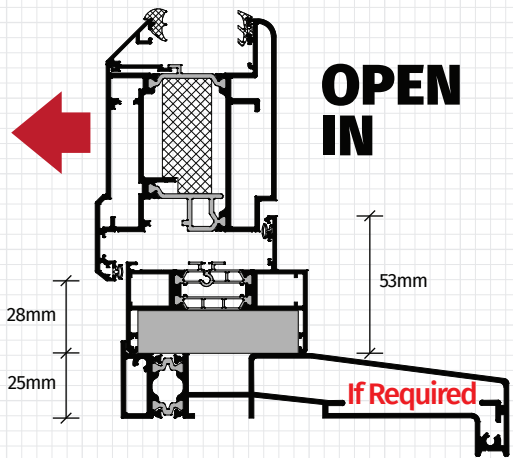

Aluminium Door Thresholds

15mm Low Threshold - Non Weathered

Image Shows Square Bead

40mm

15mm
25mm

53mm Medium Threshold

Image Shows Chamfered Bead

78mm

53mm
25mm

73mm High Threshold

Image Shows Chamfered Bead

98mm

73mm
25mm