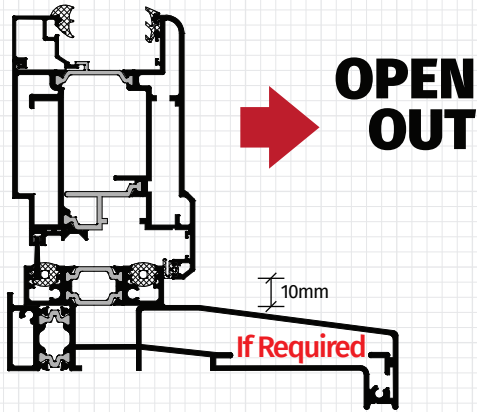

Aluminium Door Thresholds

15mm Low Threshold - Non Weathered

Image Shows Square Bead

40mm

15mm
25mm

53mm Medium Threshold

Image Shows Chamfered Bead

78mm

53mm
25mm

73mm High Threshold

Image Shows Chamfered Bead

98mm

73mm
25mm