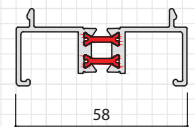

Aluminium Ancillaries

External Cills

Addons

95mm
(AW570r2)

20mm
(AW724)

150mm
(AW542r2)

40mm
(AW728)

177mm
(AW543r2)

20mm
(AW725r2)

190mm
(AW544r2)

Square Corner Post

90°
Square Post
(AW720)

90°
Square Post
(AW721)

For Angled Corner Posts
See Separate
Specification Sheet