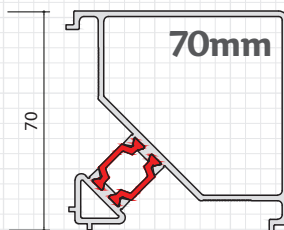

Aluminium Ancillaries

External Cills

Addons

95mm
(AW570r2)

20mm
(AW724)

150mm
(AW542r2)

40mm
(AW728)

177mm
(AW543r2)

20mm
(AW725r2)

190mm
(AW544r2)

Square Corner Post

90°
Square Post
(AW720)

90°
Square Post
(AW721)

For Angled Corner Posts
See Separate
Specification Sheet