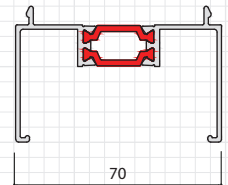

Aluminium Ancillaries

External Cills

Addons

95mm
(AW570r2)

20mm
(AW724)

150mm
(AW542r2)

40mm
(AW728)

177mm
(AW543r2)

20mm
(AW725r2)

190mm
(AW544r2)

Square Corner Post

90°
Square Post
(AW720)

90°
Square Post
(AW721)

For Angled Corner Posts
See Separate
Specification Sheet