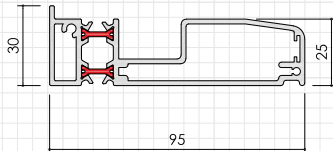

Aluminium Ancillaries

External Cills

Addons

95mm
(AW570r2)

20mm
(AW724)

150mm
(AW542r2)

40mm
(AW728)

177mm
(AW543r2)

20mm
(AW725r2)

190mm
(AW544r2)

Square Corner Post

90°
Square Post
(AW720)

90°
Square Post
(AW721)

For Angled Corner Posts
See Separate
Specification Sheet