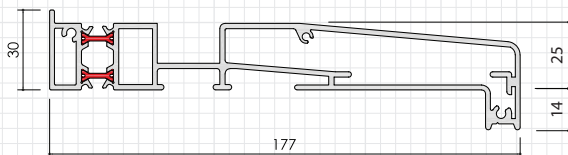

Aluminium Ancillaries

External Cills

Addons

95mm
(AW570r2)

20mm
(AW724)

150mm
(AW542r2)

40mm
(AW728)

177mm
(AW543r2)

20mm
(AW725r2)

190mm
(AW544r2)

Square Corner Post

90°
Square Post
(AW720)

90°
Square Post
(AW721)

For Angled Corner Posts
See Separate
Specification Sheet