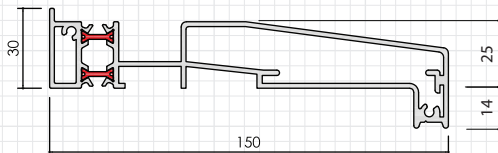

Aluminium Ancillaries

External Cills

Addons

95mm
(AW570r2)

20mm
(AW724)

150mm
(AW542r2)

40mm
(AW728)

177mm
(AW543r2)

20mm
(AW725r2)

190mm
(AW544r2)

Square Corner Post

90°
Square Post
(AW720)

90°
Square Post
(AW721)

For Angled Corner Posts
See Separate
Specification Sheet