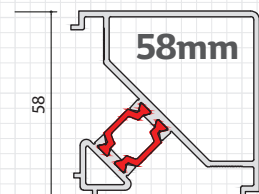

20mm
(AW725r2)

190mm
(AW544r2)

Square Corner Post

90°
Square Post
(AW720)

90°
Square Post
(AW721)

For Angled Corner Posts
See Separate
Specification Sheet