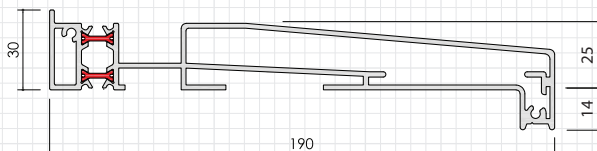

Aluminium Ancillaries

External Cills

Addons

95mm
(AW570r2)

20mm
(AW724)

150mm
(AW542r2)

40mm
(AW728)

177mm
(AW543r2)

20mm
(AW725r2)

190mm
(AW544r2)

Square Corner Post

90°
Square Post
(AW720)

90°
Square Post
(AW721)

For Angled Corner Posts
See Separate
Specification Sheet