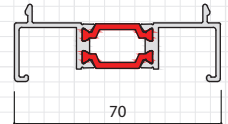

Aluminium Ancillaries

External Cills

Addons

95mm
(AW570r2)

20mm
(AW724)

150mm
(AW542r2)

40mm
(AW728)

177mm
(AW543r2)

20mm
(AW725r2)

190mm
(AW544r2)

Square Corner Post

90°
Square Post
(AW720)

90°
Square Post
(AW721)

For Angled Corner Posts
See Separate
Specification Sheet