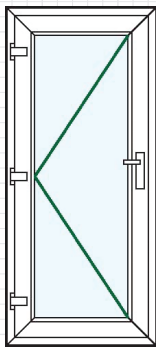

SPECIFICATION DATABASE

AWSL - 8/24 - V1.0

Royale
Collection

Aluminium Size Restrictions

Although products can exceed these dimensions - these are the guaranteed maximums

Side Hung

Max Width = 750mm
Max Height = 1450mm

Top Hung
Max Width = 1750mm
Max Height = 2000mm

Tilt and Turn

Max Width = 1450mm
Max Height = 1800mm

Single Door

Max Width = 1200mm
Max Height = 2400mm

French Door

Max Width = 2400mm
Max Height = 2400mm

2 Pane Slider 24

Max Width = 4000mm
(Above 2600mm Wide Requires 6mm Glass)
Max Height = 2600mm

4 Pane Slider 24

Max Width = 6000mm
(Above 5000mm Wide Requires 6mm Glass)
Max Height = 2600mm

3 Pane Slider 24

Max Width = 6000mm
(Above 3800mm Wide Requires 6mm Glass)
Max Height = 2600mm

TripleTrack Slider

Max Width = 6000mm
(Above 3800mm Wide Requires 6mm Glass)
Max Height = 2600mm