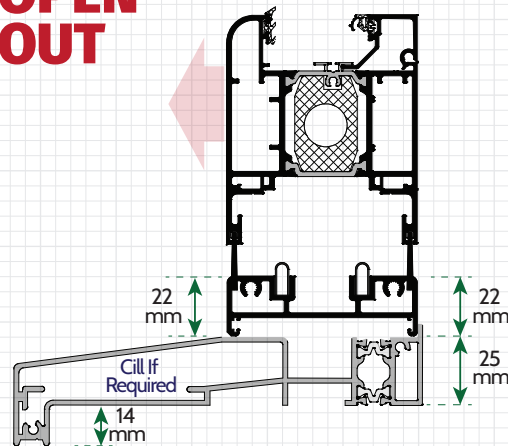

Aluminium BSF70 Bifold Door Thresholds

54mm Standard Weathered Bifold Threshold

Doors can be specified with 95/150/177/190mm external cill or with no cill

**OPEN
OUT**

**OPEN
IN**

NO WEATHER RATING

22mm Room Divider Bifold Threshold With Cill

Doors can be specified with 95/150/177/190mm external cill or with no cill

NO WEATHER RATING

**OPEN
OUT**

**OPEN
IN**

NO WEATHER RATING

22mm Room Divider Bifold Threshold

NO CILL OPTION

NO WEATHER RATING

**OPEN
OUT**

**OPEN
IN**

NO WEATHER RATING

Opening Inward Bifolds and 22mm Threshold Bifolds are designed for internal room divider applications and external installations where, due to overhangs or other protection, are not subject to rain / excessive wind loadings.