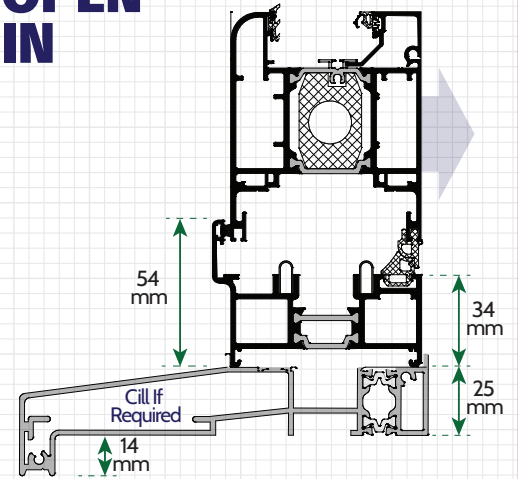

Aluminium BSF70 Bifold Door Thresholds

54mm Standard Weathered Bifold Threshold

Doors can be specified with 95/150/177/190mm external cill or with no cill

**OPEN
OUT**

**OPEN
IN**

NO WEATHER RATING

22mm Room Divider Bifold Threshold With Cill

Doors can be specified with 95/150/177/190mm external cill or with no cill

NO WEATHER RATING

**OPEN
OUT**

**OPEN
IN**

NO WEATHER RATING

22mm Room Divider Bifold Threshold

NO CILL OPTION

NO WEATHER RATING

**OPEN
OUT**

**OPEN
IN**

NO WEATHER RATING

Opening Inward Bifolds and 22mm Threshold Bifolds are designed for internal room divider applications and external installations where, due to overhangs or other protection, are not subject to rain / excessive wind loadings.