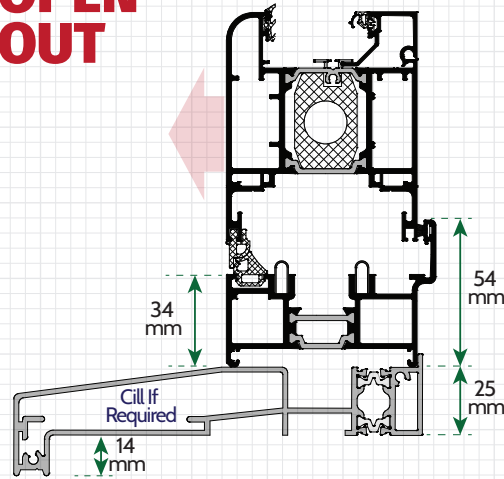

Aluminium BSF70 Bifold Door Thresholds

54mm Standard Weathered Bifold Threshold

Doors can be specified with 95/150/177/190mm external cill or with no cill

**OPEN
OUT**

**OPEN
IN**

NO WEATHER RATING

22mm Room Divider Bifold Threshold With Cill

Doors can be specified with 95/150/177/190mm external cill or with no cill

NO WEATHER RATING

**OPEN
OUT**

**OPEN
IN**

NO WEATHER RATING

22mm Room Divider Bifold Threshold

NO CILL OPTION

NO WEATHER RATING

**OPEN
OUT**

**OPEN
IN**

NO WEATHER RATING

Opening Inward Bifolds and 22mm Threshold Bifolds are designed for internal room divider applications and external installations where, due to overhangs or other protection, are not subject to rain / excessive wind loadings.