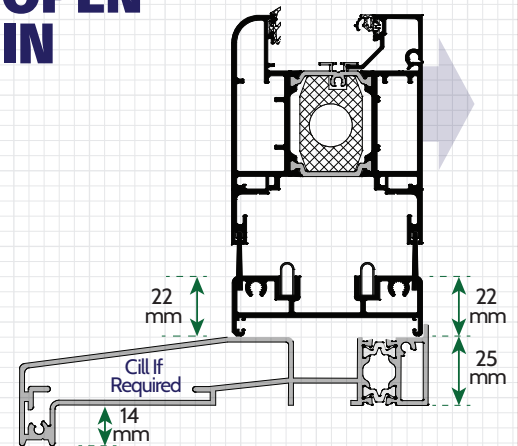

Aluminium BSF70 Bifold Door Thresholds

54mm Standard Weathered Bifold Threshold

Doors can be specified with 95/150/177/190mm external cill or with no cill

**OPEN
OUT**

**OPEN
IN**

NO WEATHER RATING

22mm Room Divider Bifold Threshold With Cill

Doors can be specified with 95/150/177/190mm external cill or with no cill

NO WEATHER RATING

**OPEN
OUT**

**OPEN
IN**

NO WEATHER RATING

22mm Room Divider Bifold Threshold

NO CILL OPTION

NO WEATHER RATING

**OPEN
OUT**

**OPEN
IN**

NO WEATHER RATING

Opening Inward Bifolds and 22mm Threshold Bifolds are designed for internal room divider applications and external installations where, due to overhangs or other protection, are not subject to rain / excessive wind loadings.