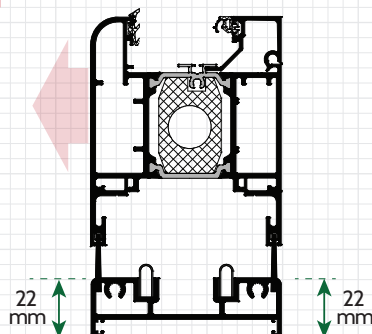

Aluminium BSF70 Bifold Door Thresholds

54mm Standard Weathered Bifold Threshold

Doors can be specified with 95/150/177/190mm external cill or with no cill

**OPEN
OUT**

**OPEN
IN**

NO WEATHER RATING

22mm Room Divider Bifold Threshold With Cill

Doors can be specified with 95/150/177/190mm external cill or with no cill

NO WEATHER RATING

**OPEN
OUT**

**OPEN
IN**

NO WEATHER RATING

22mm Room Divider Bifold Threshold

NO CILL OPTION

NO WEATHER RATING

**OPEN
OUT**

**OPEN
IN**

NO WEATHER RATING

Opening Inward Bifolds and 22mm Threshold Bifolds are designed for internal room divider applications and external installations where, due to overhangs or other protection, are not subject to rain / excessive wind loadings.