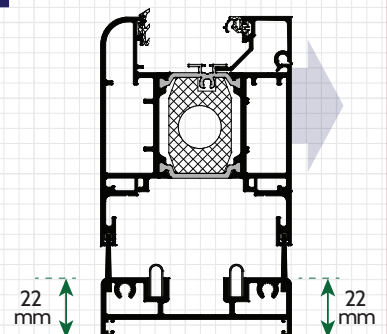

Aluminium BSF70 Bifold Door Thresholds

54mm Standard Weathered Bifold Threshold

Doors can be specified with 95/150/177/190mm external cill or with no cill

**OPEN
OUT**

**OPEN
IN**

NO WEATHER RATING

22mm Room Divider Bifold Threshold With Cill

Doors can be specified with 95/150/177/190mm external cill or with no cill

NO WEATHER RATING

**OPEN
OUT**

**OPEN
IN**

NO WEATHER RATING

22mm Room Divider Bifold Threshold

NO CILL OPTION

NO WEATHER RATING

**OPEN
OUT**

**OPEN
IN**

NO WEATHER RATING

Opening Inward Bifolds and 22mm Threshold Bifolds are designed for internal room divider applications and external installations where, due to overhangs or other protection, are not subject to rain / excessive wind loadings.