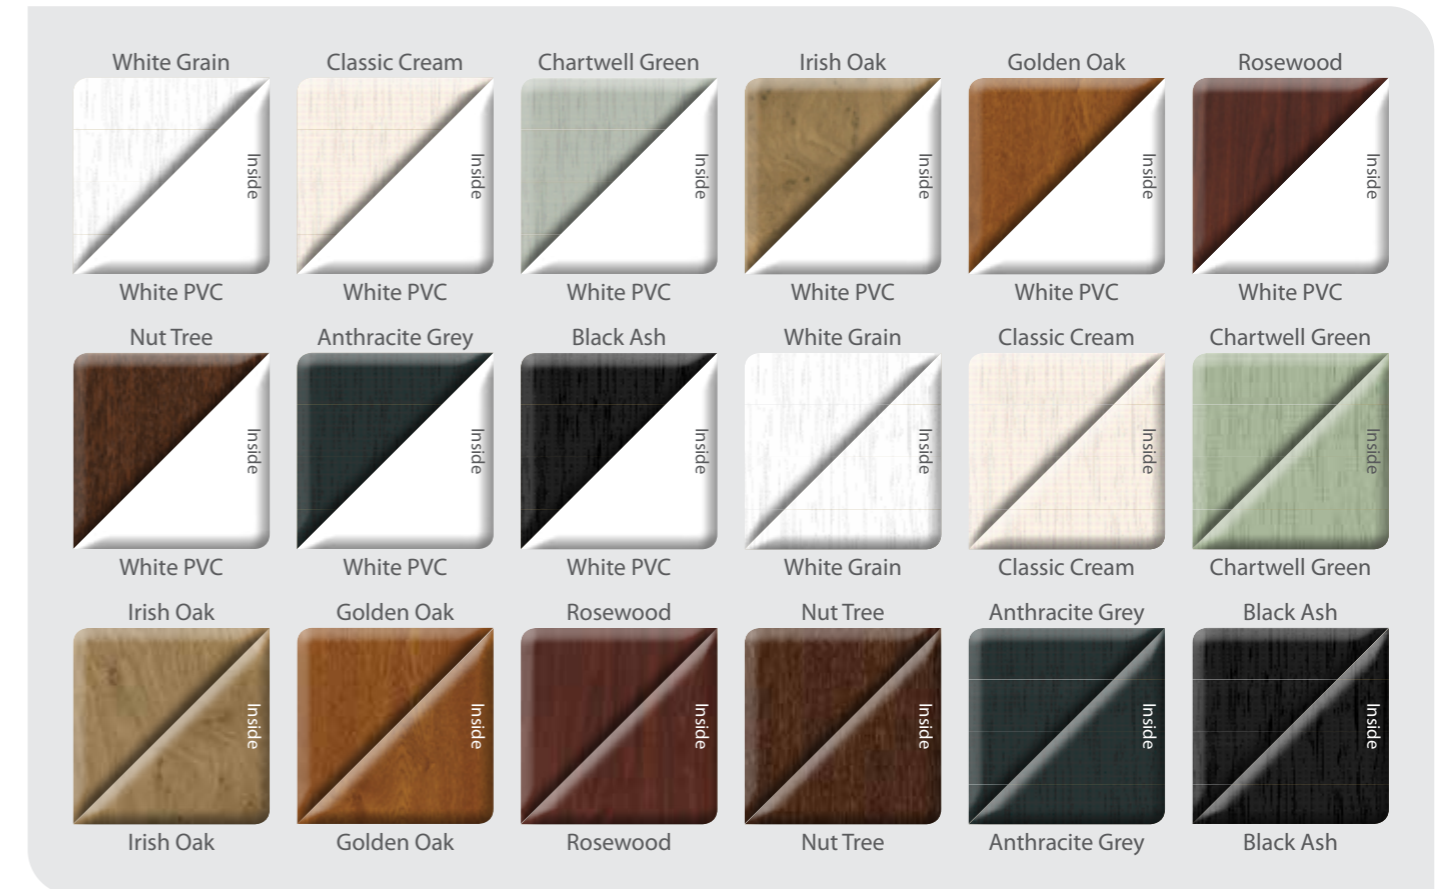

With an extensive selection of colours and colourways, we help you choose the perfect colour palette for your home.

- Colour Express includes the beautiful woodgrains, Classic Cream, Chartwell Green, Irish Oak, Anthracite Grey, and the unique Nut Tree. Just feel our authentic woodgrain foils.
- Extremely durable and a 10 year manufacturer's guarantee means your new windows and doors will stay looking beautiful for years, giving you ultimate peace of mind.

Colour	Nearest Ral	Renolit Reference
White PVC	RAL 9016	Renolit Ref. N/A
White Grain	RAL 9010	Renolit Ref. 46849
Classic Cream	RAL 9001	Renolit Ref. 46848
Chartwell Green	RAL 6021	Renolit Ref. 49246
Irish Oak	RAL N/A	Renolit Ref. 93211005
Golden Oak	RAL N/A	Renolit Ref. 92178001
Rosewood	RAL N/A	Renolit Ref. 93202001
Nut Tree	RAL N/A	Renolit Ref. 92178007
Anthracite Grey	RAL 7016	Renolit Ref. 7016 05
Black Ash	RAL 8022	Renolit Ref. 8518 05

We have produced the colour swatches as accurately as printing will allow. Please ask to see our swatch book for precise reference.