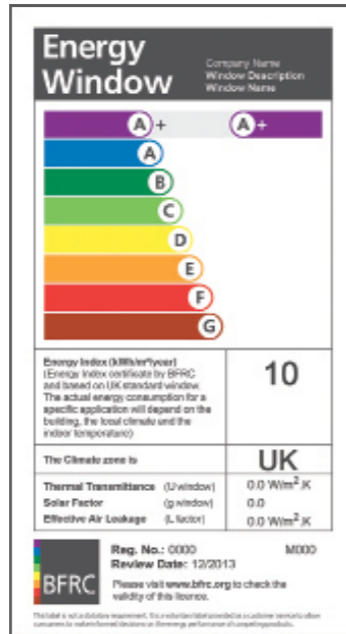

Saving energy, money and the environment

With energy prices soaring, you need a window and door system that insulates your home, helping to reduce fuel bills and cut carbon emissions.

Most people are familiar with the rainbow 'energy label' on white goods such as fridges and washing machines. These also apply to windows and doors.

A window energy rating of A+10 or above is considered to be the best in class for energy efficiency. This equates to A+ with BFRC. So when choosing your windows, look for the energy rating label with A+.

To calculate how much you could save use the online energy calculator at www.deceuninck.co.uk

Our Traditional 2500 double glazed windows achieve superb thermal performance with A+ energy ratings. We also offer triple glazed windows for the best in energy efficiency and comfort in the home.

* www.energysavingtrust.org.uk