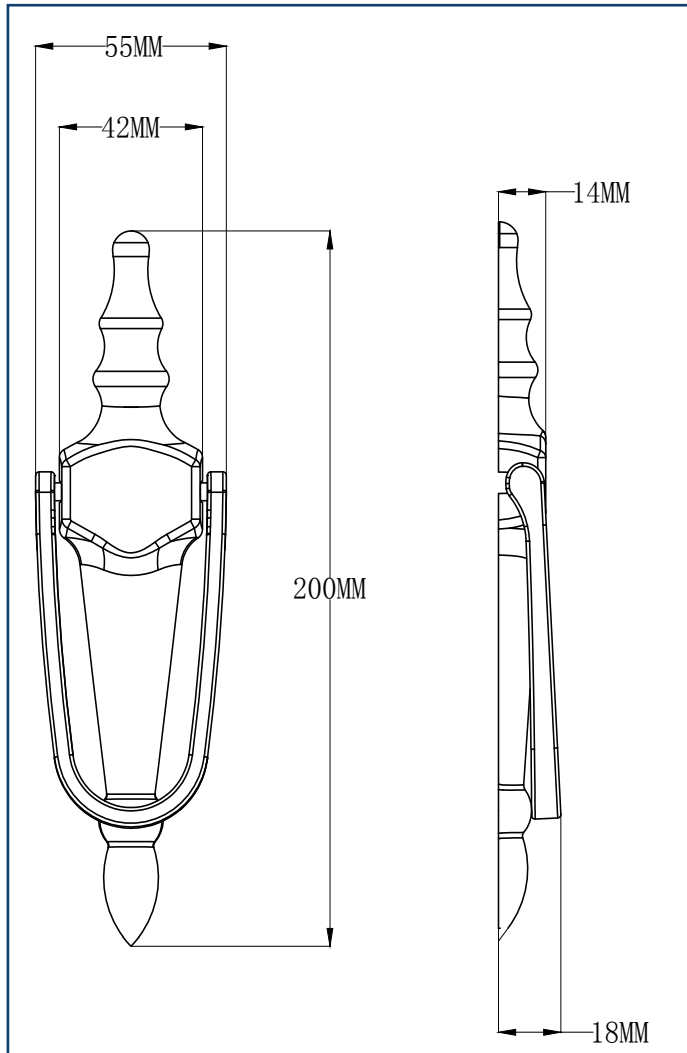

SLIMLINE URN DOOR KNOCKER

PRODUCT DESCRIPTION

Part of our perfectly suited Quantum range of door hardware, the Slimline Urn Knocker is a perfect addition to any door. Designed with Face Fixed fittings there is no need to drill holes through the door, so can be easily retrofitted. With a 10 year mechanical & surface guarantee our knockers are both durable and reliable.

SLIMLINE URN KNOCKER

SLIMLINE URN KNOCKER WITH SPYHOLE

PACKAGING

Each outer box contains 30 individually boxed knockers, each with fixing plate and screws.

MAINTENANCE

To maintain a high quality appearance and operation we recommend that all external hardware is cleaned routinely, and moving parts are lightly lubricated a minimum of twice a year. Products used within a 1 mile radius of coastal areas, building sites or large industrial areas, more regular cleaning will be required to prevent build up of corrosive contaminants.