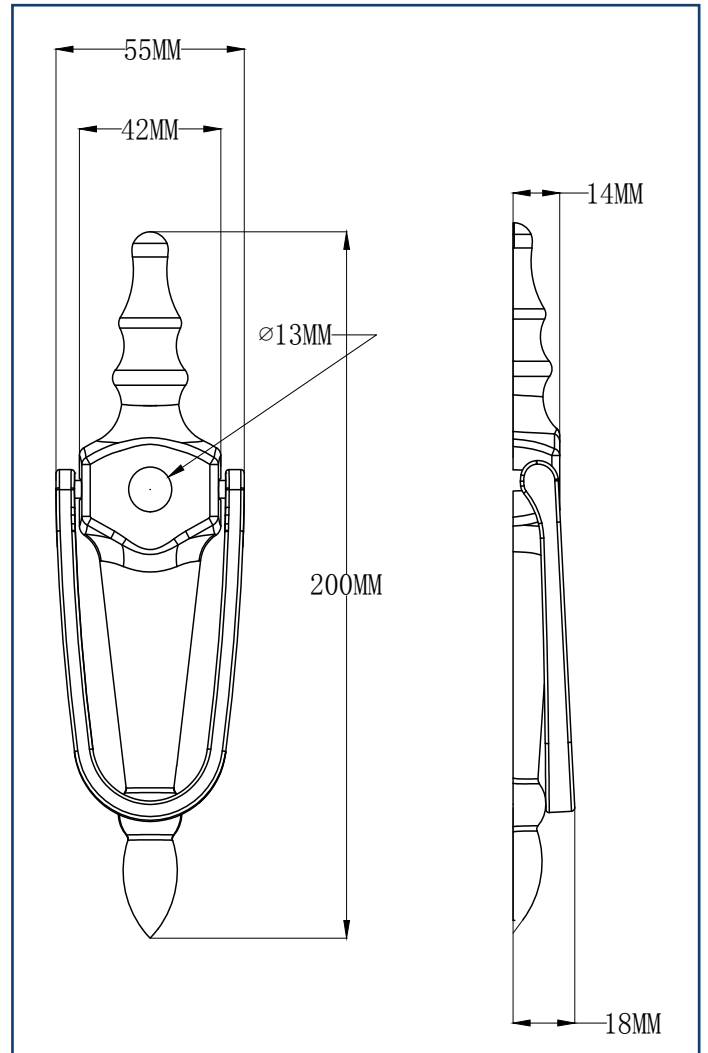

SLIMLINE URN DOOR KNOCKER

PRODUCT DESCRIPTION

Part of our perfectly suited Quantum range of door hardware, the Slimline Urn Knocker is a perfect addition to any door. Designed with Face Fixed fittings there is no need to drill holes through the door, so can be easily retrofitted. With a 10 year mechanical & surface guarantee our knockers are both durable and reliable.

SLIMLINE URN KNOCKER

SLIMLINE URN KNOCKER WITH SPYHOLE

PACKAGING

Each outer box contains 30 individually boxed knockers, each with fixing plate and screws.

MAINTENANCE

To maintain a high quality appearance and operation we recommend that all external hardware is cleaned routinely, and moving parts are lightly lubricated a minimum of twice a year. Products used within a 1 mile radius of coastal areas, building sites or large industrial areas, more regular cleaning will be required to prevent build up of corrosive contaminants.