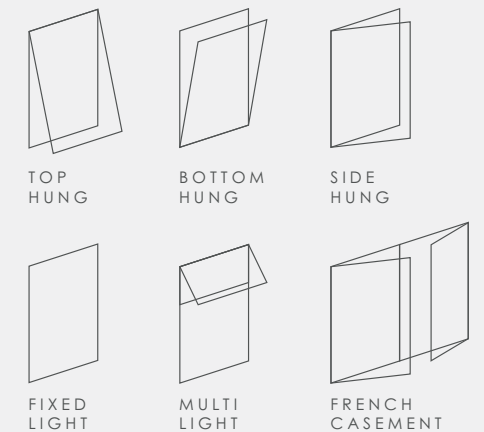

THE FINER DETAILS

Frame styles

CHAMFERED

CONTEMPORARY

70MM

Configurations

TOP HUNG

BOTTOM HUNG